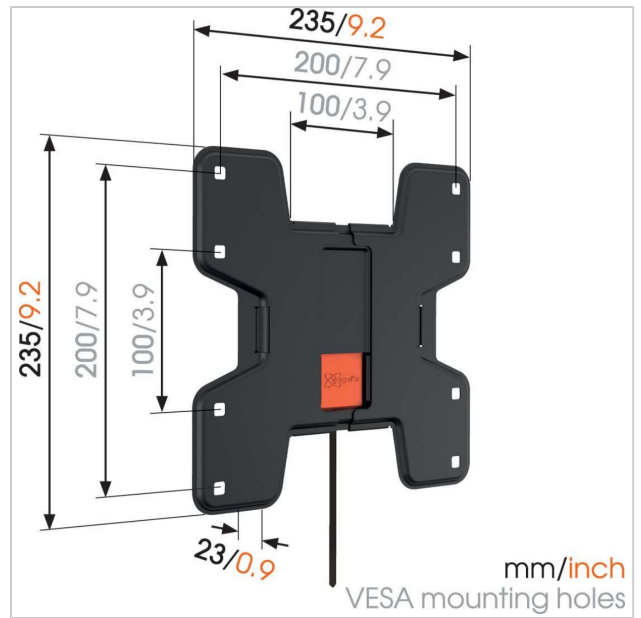

WALL 3105 Fixed TV Wall Mount

Article number (SKU) 8350110
Colour Black

Flat wall mounting for TVs up to 20 kg

The WALL 3105 fixed TV bracket has a maximum weight capacity of 20 kg. Almost any model of TV, from 19" to 43" (48-109 cm), can be mounted flat against the wall with the WALL 3105.

Your TV mounts easily and securely on the wall

Are you looking for a sturdy and safe way to mount your TV flat against the wall? The WALL fixed wall bracket is a reliable and simple solution with guaranteed Vogel's quality. With the WALL fixed TV wall bracket, a TV can be mounted flat against the wall. Because there are no moving or protruding parts, the risk of damage is very limited.

WALL 3105 Fixed TV Wall Mount

www.vogels.com

VOGEL'S HOLDING BV 2019 (c) All rights reserved.
Subject to printing errors, technical and price amendments.
Date:2019-03-22

Specifications

Product type number	WALL 3105
Article number (SKU)	8350110
Colour	Black
EAN single box	8712285335266
Product size	S
TÜV certified	Yes
Guarantee	Lifetime
Min. screen size (inch)	19
Max. screen size (inch)	43
Max. weight load (kg)	20
Max. bolt size	M8
Max. height of interface (mm)	235
Max. width of interface (mm)	235
Universal or fixed hole pattern	Fixed
What's in the box	<ul style="list-style-type: none"> • Mounting instructions • TV mount guide app • TV mounting kit • Wall mount • Wall mounting kit