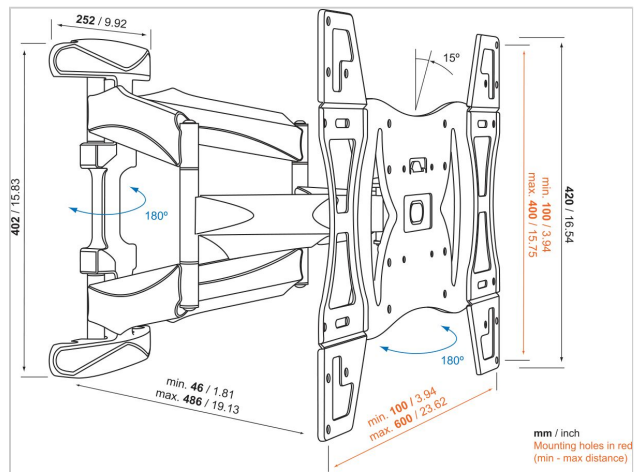

For TVs up to 82 inch (209 cm)

You've spent good money on a great TV. So when it comes to putting it pride of place, you don't want to risk mounting it with just any wall mount. For you, only the best will do. The BASE 45 L is a strong, solid wall mount that is suitable for 40 to 82 inch (102 up to 209 cm) TVs weighing up to 45 kg (99 lbs). Extra wide angle of rotation for an excellent viewing experience! The Base 45 L has an extra wide angle of rotation, which means that there is an optimal viewing experience from anywhere in the room, possibly even from another room! The mount could be flat against the wall when you are not watching tv, for the best of both worlds.

The BASE series: strong and simple

By choosing a BASE series wall mount, you choose a solid, secure solution for mounting your TV on the wall. A sturdy lock release feature clicks your TV safely into the bracket. Mounting the BASE 45 L is easy, as it comes with clear mounting instructions and all the mounting materials you need.

BASE 45 L Full-Motion TV Wall Mount

www.vogels.com

VOGEL'S HOLDING BV 2019 (c) All rights reserved.
Subject to printing errors, technical and price amendments.
Date:2020-09-22

Specifications

Product type number	BASE 45 L
Article number (SKU)	8343345
Colour	Black
EAN single box	8712285324369
Product size	XL
TÜV certified	Yes
Tilt	Tilt up to 15°
Turn	Full motion (up to 180°)
Guarantee	Lifetime
Min. screen size (inch)	40
Max. screen size (inch)	82
Max. weight load (kg)	45
Max. bolt size	M8
Max. height of interface (mm)	420
Max. width of interface (mm)	627
Cable management	Integrated cable management
Max. distance to the wall (mm)	486
Max. horizontal hole pattern (mm)	600
Max. vertical hole pattern (mm)	400
Min. distance to the wall (mm)	46
Number of pivot points	4
Service position	No
Spirit level included	No
Universal or fixed hole pattern	Fixed