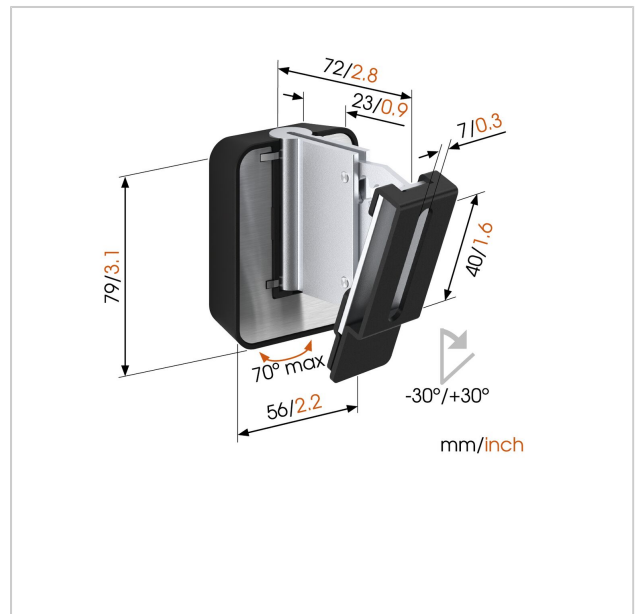

SOUND 3200 Speaker Wall Mount (black)

Article number (SKU)
Colour

8152000
Black

Key Benefits

- Create the best listening position
- Easily adjust your speaker angle with one hand
- Integrated spirit level

Get more out of your speaker

Integrate your speaker seamlessly into your interior design by mounting it anywhere on your wall with the Vogel's SOUND 3200 wall mount. The mount can be placed high or low, out of sight or in plain view - the wide turn (70°) and tilt (30° up and down) capacity make sure that you can always angle your speaker to sound best. This low-profile speaker mount provides secure support for your speaker and comes in black or white to match the colour of your speaker. Installing the bracket perfectly straight is a breeze, thanks to the integrated spirit level.

Angle your speaker so it sounds best

The Vogel's wall mount for your speaker helps you save space while still creating the best listening position. Easily adjust your speaker angle with one hand, and immerse yourself in music like never before.

SOUND 3200 Speaker Wall Mount (black)

www.vogels.com

VOGEL'S HOLDING BV 2019 (c) All rights reserved.
Subject to printing errors, technical and price amendments.
Date: 2019-07-08

Specifications

Product type number	SOUND 3200
Article number (SKU)	8152000
Colour	Black
EAN single box	8712285329586
TÜV certified	Yes
Guarantee	5 years
Max. weight load (kg)	5
Speaker brand	Universal
Speaker models	Universal
What's in the box	<ul style="list-style-type: none">• Mounting instructions• Spirit level• Wall mounting kit